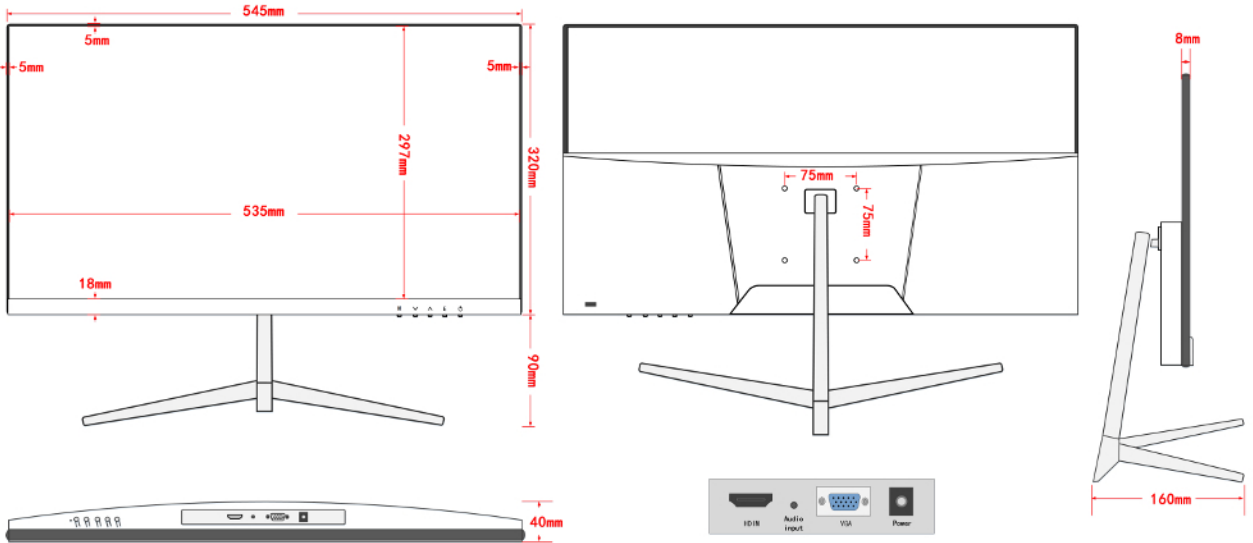

KO-LED24A - Datasheet

- Product type: Professional monitor
- Product model: KO-LED24A
- Screen inch: 24"
- Screen type: LED
- Aspect ratio: 16:9
- Bright degree: 200nit
- Contrast: 3000:1
- Response time: 4 ms
- Visual area: 535×297 mm
- Visual Angle: 178° /178°
- Display colour: 16.7M
- Distinguishability: 1920*1080
- Control method: panel

- Input port: HDMI, VGA, audio input
- Audio input: stereo speaker
- Power supply: 12V/3A
- Power consumption: 25W
- Shell material: Flame retardant metal
- External dimension: 545*320*40
- Product carton weight: 1kg
- Way to install: Base, wall hanging (75*75mm)
- Product weight: 2.6kg
- Operating ambient temperature: Most suitable for 20°C
- Working environment wet: 10% - 90%RH
- Storage temperature: -10°C - 60°C